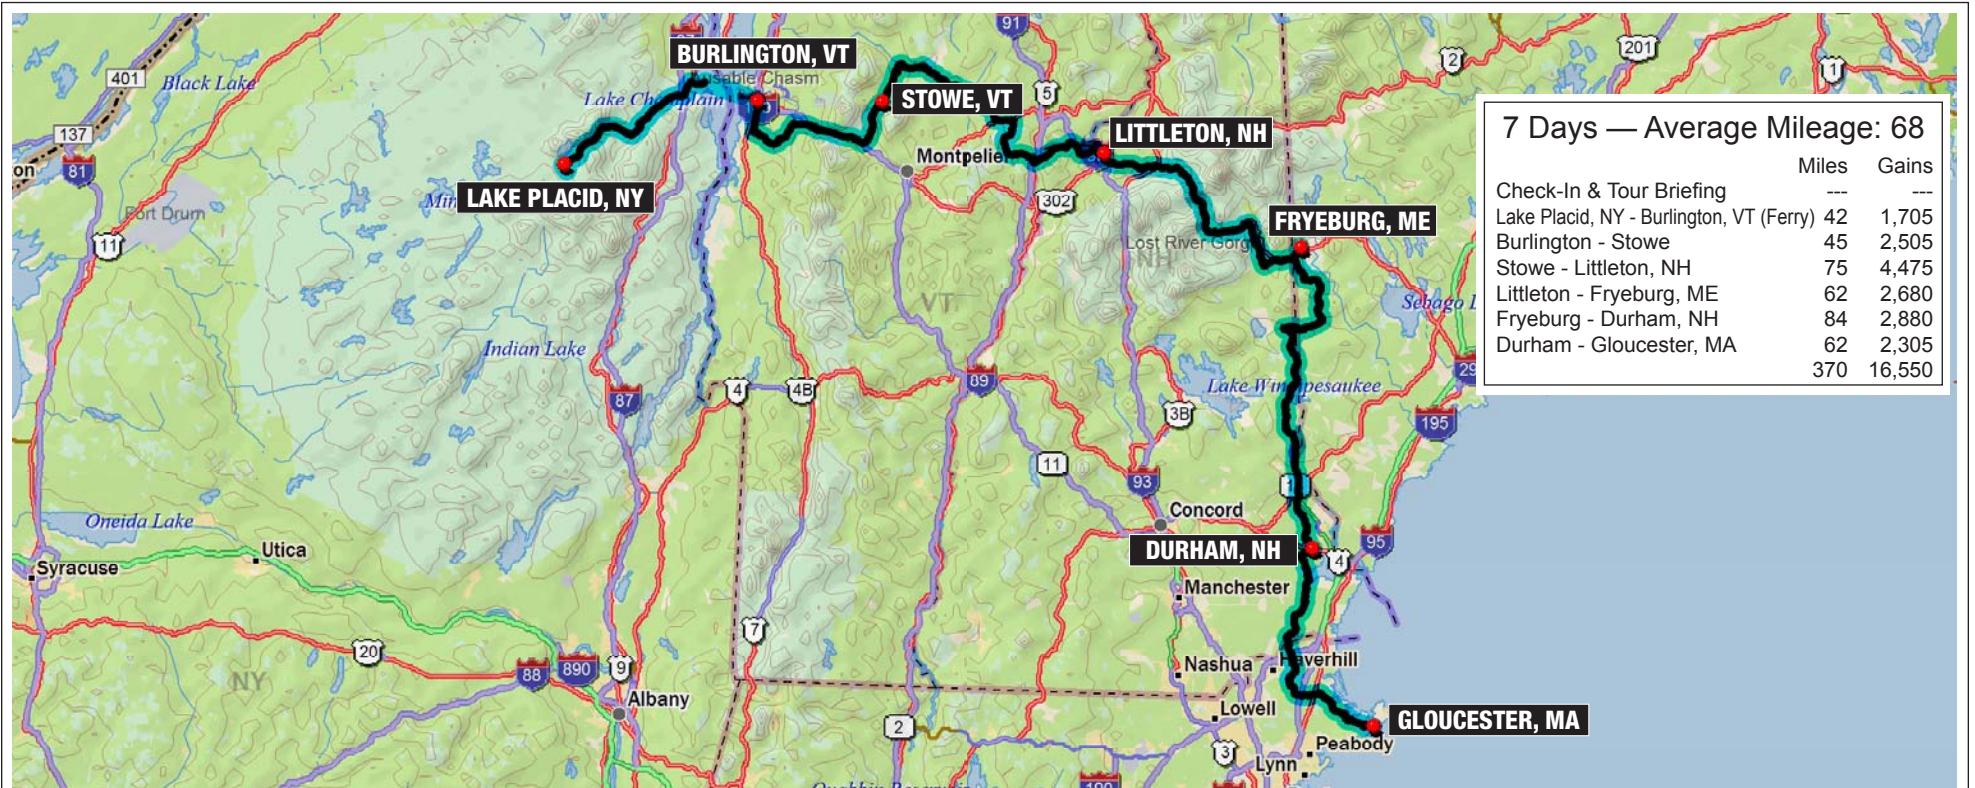

Coast-to-Coast
9. History Maker
 New England

7 Days — Average Mileage: 68

	Miles	Gains
Check-In & Tour Briefing	---	---
Lake Placid, NY - Burlington, VT (Ferry)	42	1,705
Burlington - Stowe	45	2,505
Stowe - Littleton, NH	75	4,475
Littleton - Fryeburg, ME	62	2,680
Fryeburg - Durham, NH	84	2,880
Durham - Gloucester, MA	62	2,305
Total	370	16,550